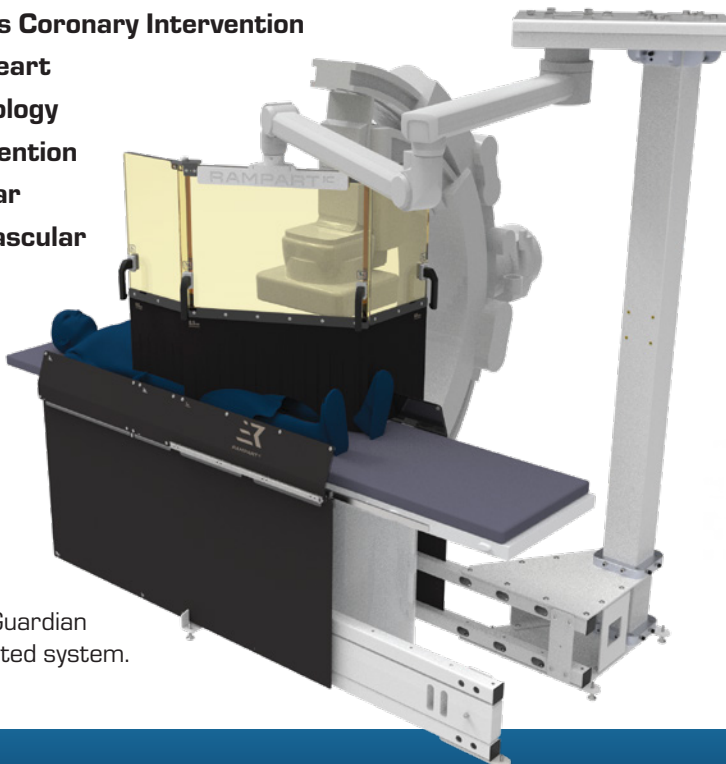

RAMPART GUARDIAN

The Guardian is a next generation advanced shielding system designed to provide the most comprehensive protection for interventional teams.

Unique folding shield design provides unmatched adaptability to protect in a wide array of procedures

SHED THE LEAD

Designed to provide versatile set-up options to optimize workflow and enable procedures:

- Percutaneous Coronary Intervention
- Structural Heart
- Electrophysiology
- Aortic Intervention
- Neurovascular
- Peripheral Vascular

Rampart Guardian floor-mounted system.

Rampart Guardian ceiling-mounted system.

MKT083-REV A

GUARDIAN

Floor-Mounted or Ceiling-Mounted

DEFENDER

TOTAL TEAM PROTECTION
Discover the Rampart Portfolio

SHADOW

SENTRY

BUNKER