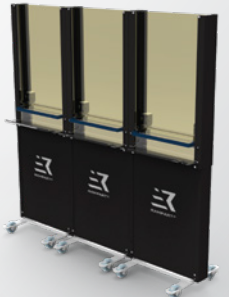

RAMPART GUARDIAN

The Guardian is a next generation advanced shielding system designed to provide the most comprehensive protection for interventional teams.

Unique folding shield design provides unmatched adaptability to protect in a wide array of procedures

Rampart Guardian floor-mounted system.

Rampart Guardian ceiling-mounted system.

MKT083-REV A

GUARDIAN

Floor-Mounted or Ceiling-Mounted

DEFENDER

TOTAL TEAM PROTECTION
Discover the Rampart Portfolio

SHADOW

SENTRY

BUNKER