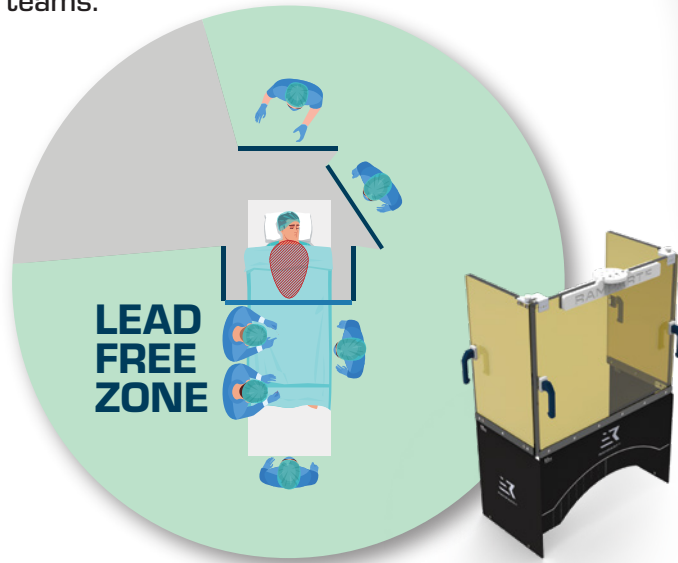

RAMPART GUARDIAN

The Guardian is a next generation advanced shielding system designed to provide the most comprehensive protection for interventional teams.

Unique folding shield design provides unmatched adaptability to protect in a wide array of procedures

SHED THE LEAD

Designed to provide versatile set-up options to optimize workflow and enable procedures:

- Percutaneous Coronary Intervention
- Structural Heart
- Electrophysiology
- Aortic Intervention
- Neurovascular
- Peripheral Vascular

Rampart Guardian floor-mounted system.

Rampart Guardian ceiling-mounted system.

MKT083-REV A

GUARDIAN

Floor-Mounted or Ceiling-Mounted

DEFENDER

TOTAL TEAM PROTECTION
Discover the Rampart Portfolio

SHADOW