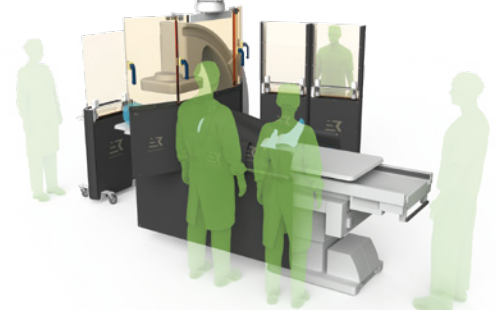

RAMPART GUARDIAN

The Guardian is a next generation advanced shielding system designed to provide the most comprehensive protection for interventional teams.

Unique folding shield design provides unmatched adaptability to protect in a wide array of procedures

SHED THE LEAD

Designed to provide versatile set-up options to optimize workflow and enable procedures:

- Percutaneous Coronary Intervention
- Structural Heart
- Electrophysiology
- Aortic Intervention
- Neurovascular
- Peripheral Vascular

Rampart Guardian floor-mounted system.

Rampart Guardian ceiling-mounted system.

MKT083-REV A

GUARDIAN

Floor-Mounted or Ceiling-Mounted

DEFENDER

TOTAL TEAM PROTECTION
Discover the Rampart Portfolio

SHADOW